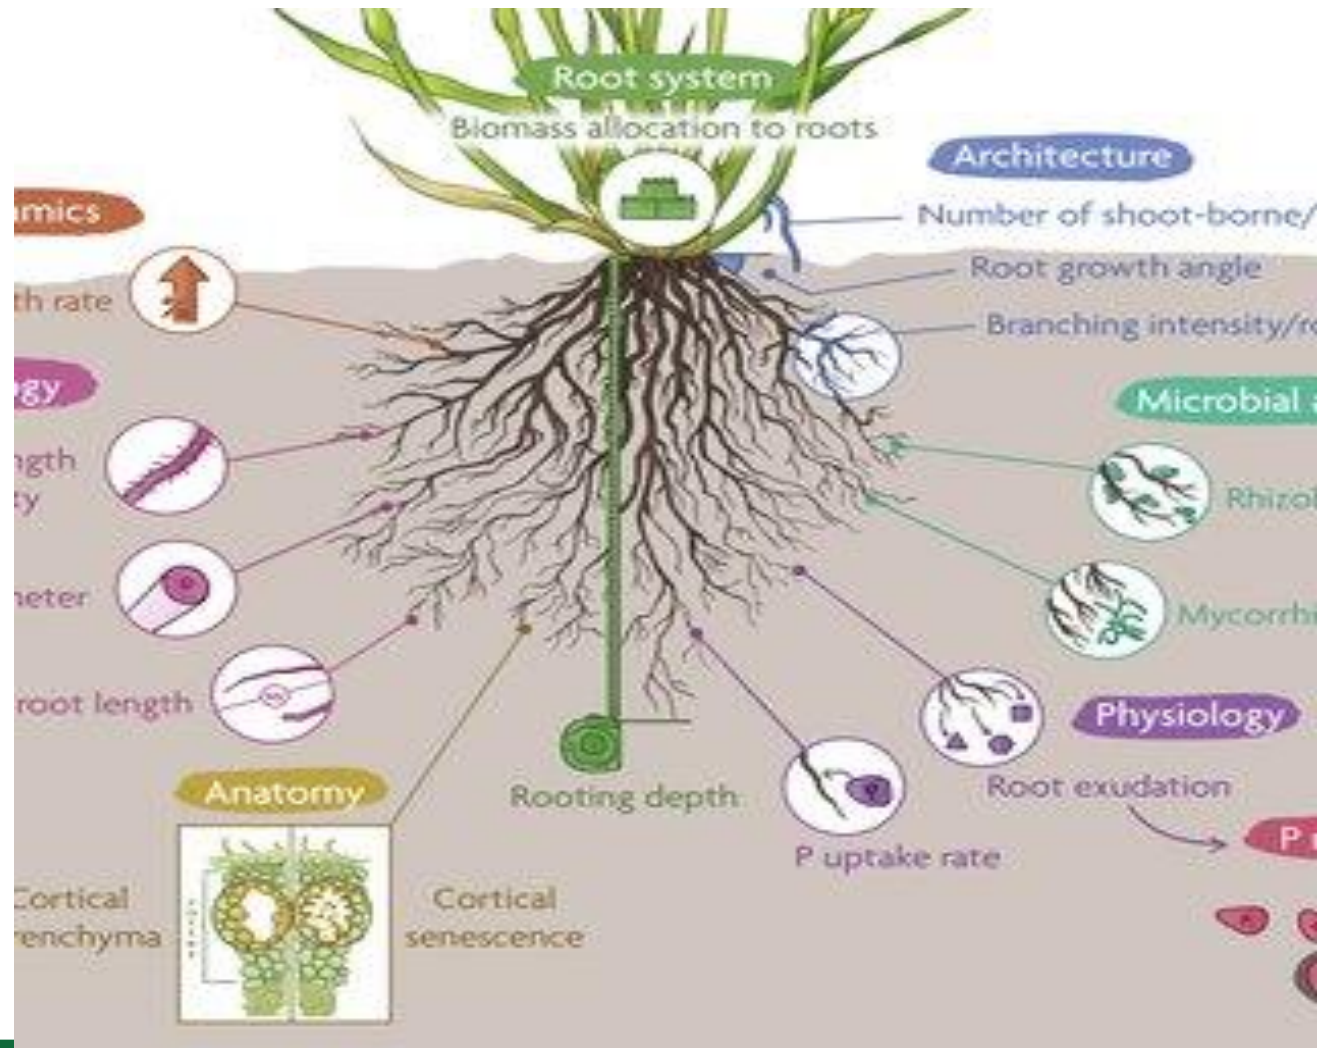

Precision Planting
Ag Leader
CLAAS

Bio Till Cover Crops
Our Roots Run Deep
Copperhead Ag PRODUCTS

VULCAN EQUIPMENT
APACHE ET SPRAYERS
MidWest Bio-Tech

H&R AGRI-POWER
THE POWER TO GET YOU MORE!
Official Machinery Dealer Sponsor
MonTag

ForGround by Bayer
soil WARRIOR
EIS ENVIRONMENTAL TILLAGE SYSTEMS
HORSCH

Martin Till
TITAN
LSW Low Steward Technology

January 7-10,

artin Till

TITAN

LSW
Low Sward Technology

ForGround
by Bayer

Martin Till