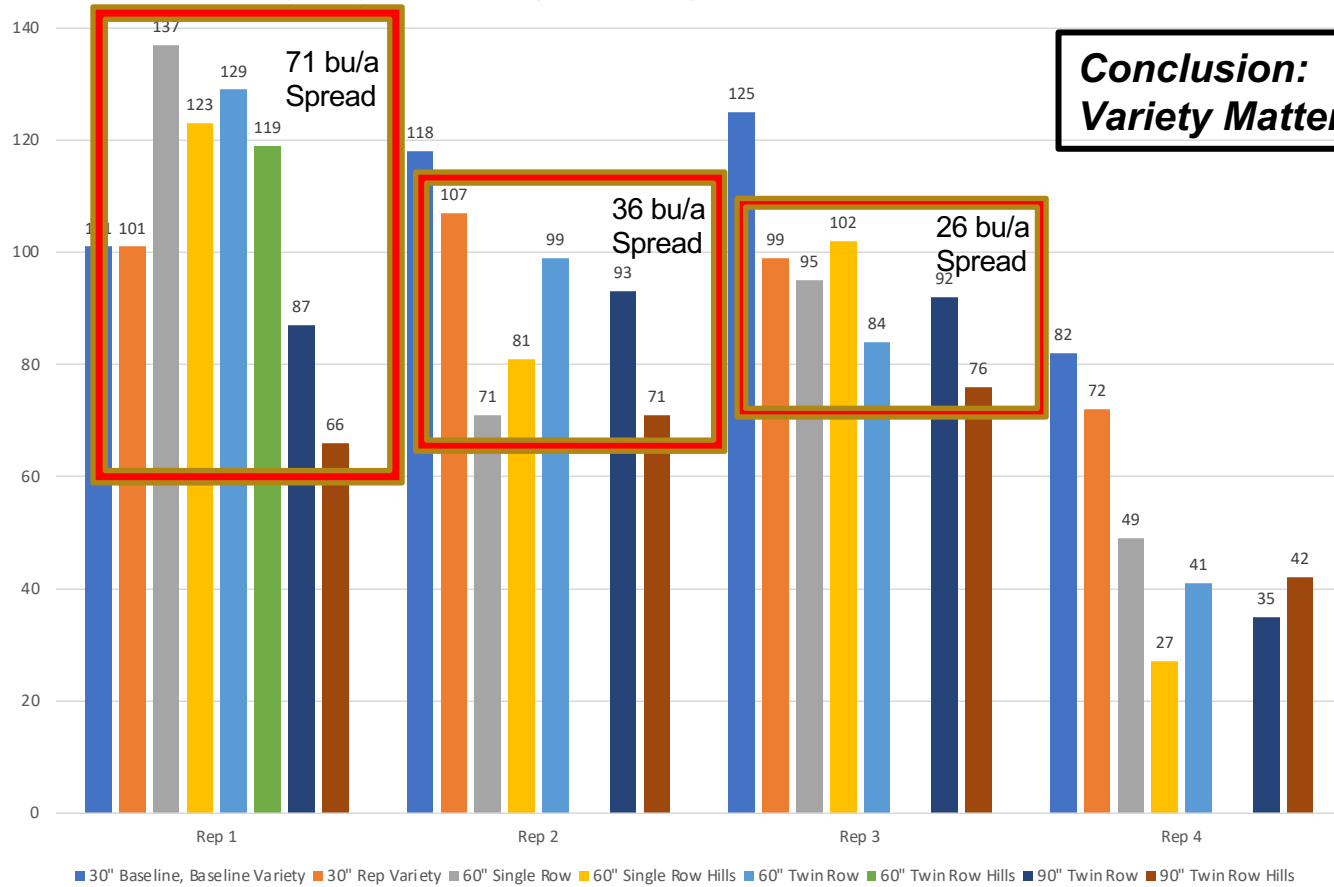

Yield Performance of Row Treatments by Variety

Outliers?

Plot 30181, 2022 Season

Baseline & Rep Variety, 30" Rows, 60" Single Rows, 60" Single Hills, 60" Twin, 60" Twin Hills, 90" Twin, 90" Twin Hills

**Conclusion:
Variety Matters!**

Conclusions: “Standard” Learning

“Robert’s Rules” for High Yielding Wide Row Corn

1. **Weather Trumps Everything**
2. **After Weather, Soil and Nutrients Matter Most**
3. **After Weather and Soil, Variety Selection Matters**