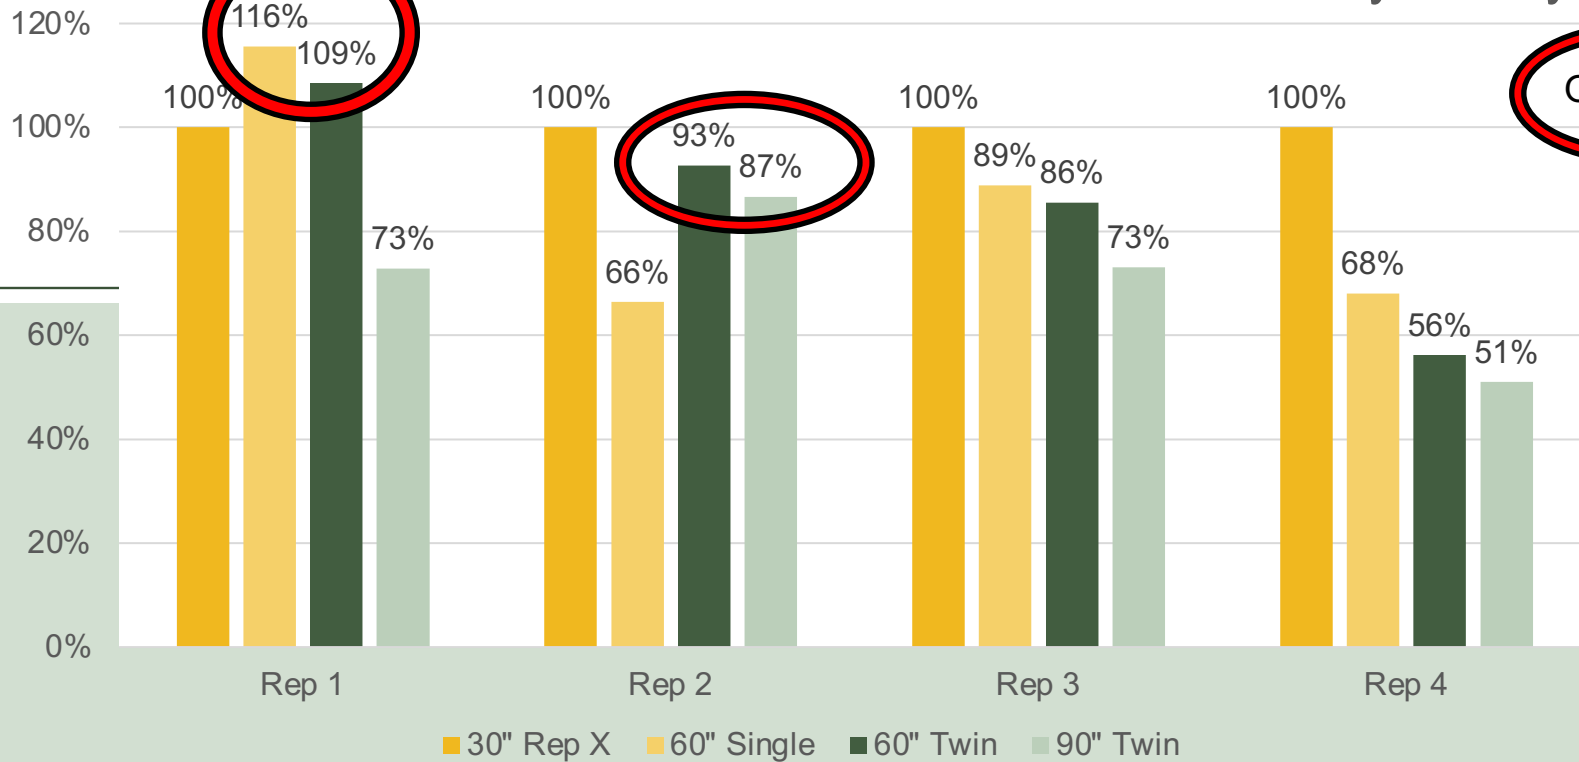

Yield Performance of Row Treatments by Variety

Outliers?

Plot 30181, 2022 Season

Baseline & Rep Variety, 30" Rows, 60" Single Rows, 60" Single Hills, 60" Twin, 60" Twin Hills, 90" Twin, 90" Twin Hills

**Conclusion:
Variety Matters!**