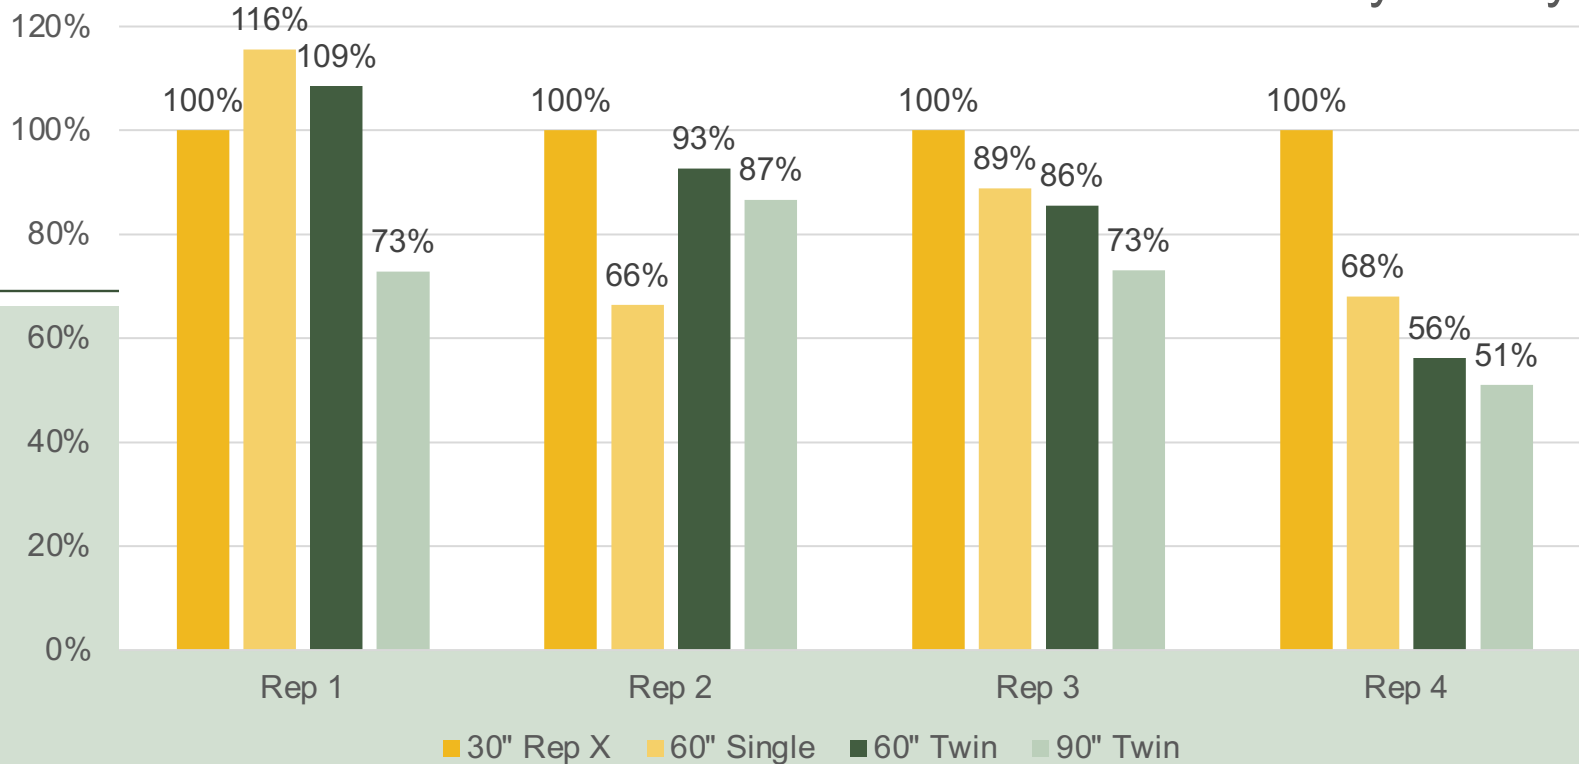

Yield Performance of Row Treatments by Variety

Cultivating Solutions for Growth