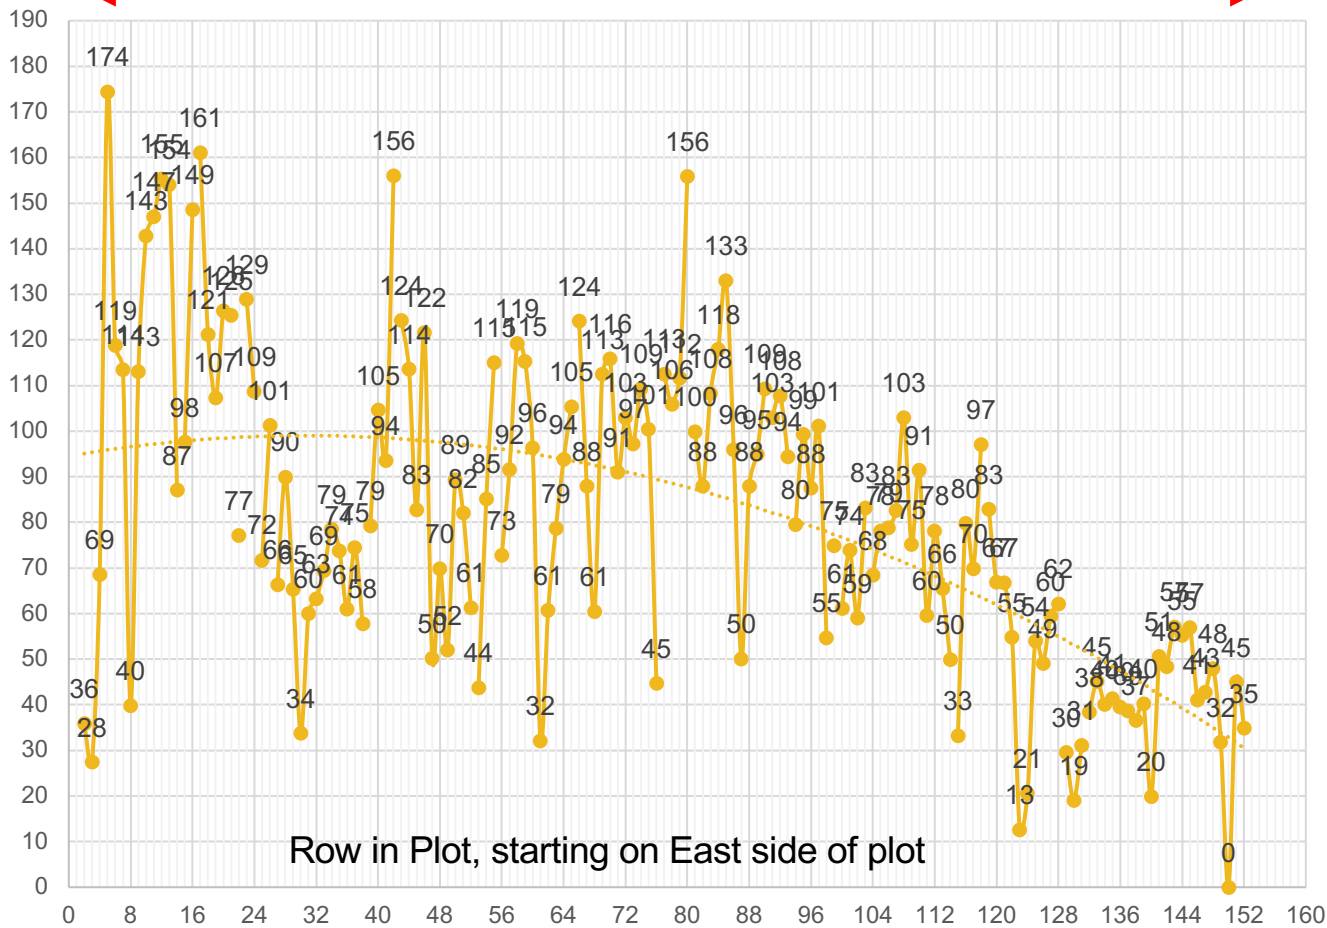

Single Row
Plot Yield,
Bu/a

Data based on
Machine
Harvest, In-Tank
scale on
Combine