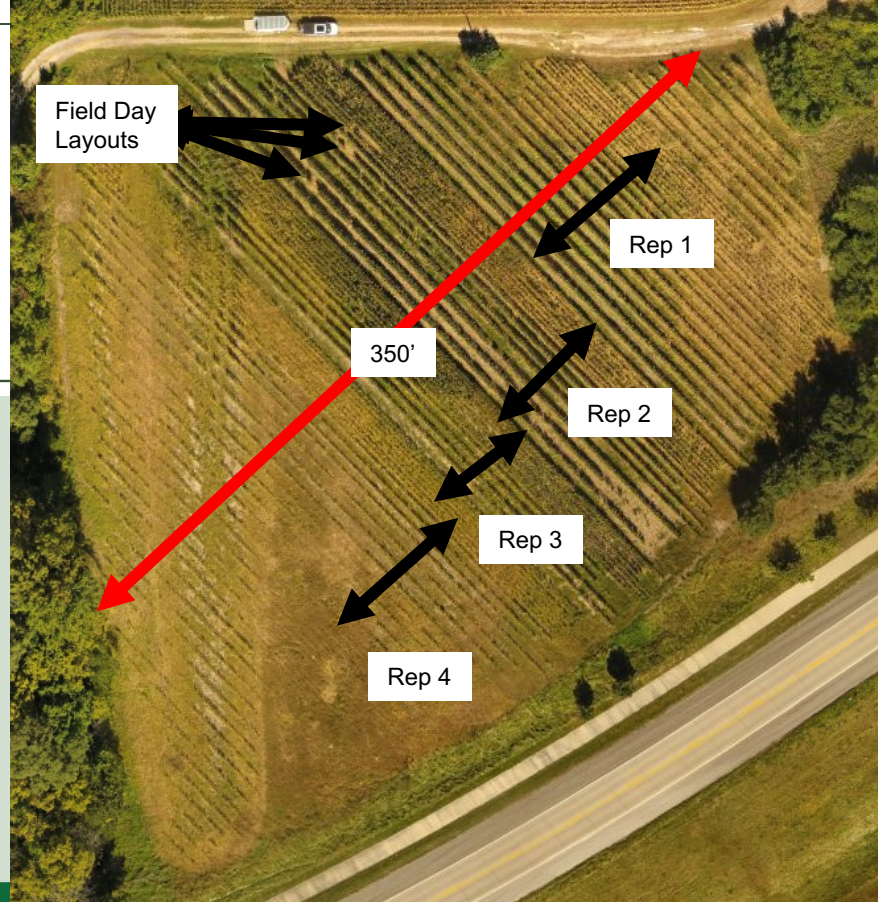

Replicated Trials in Variable Soil

Repeated treatments as in 2021 Season

Plot Variables:

30" Baseline

60" Single Row,

90" Twin Row

30 Sep 2022 Field Day was recorded

Posted in 11 videos on YouTube

Search "Bob Recker"

Cultivating Solutions for Growth

30" Row, Field Day Layout

30" Row, 209" (1/1000 Acre)
26 Plants, 36 Ears
211 Bu/a
Avg Ear Wet Wt: 0.72 Lbs
Ear Weight C.O.V: 28%

Ag Leader®

Sound

Cultivating Solutions for Growth

60" Row, Field Day Layout

60" Row, 104.5" (1/1000 Acre)
24 Plants, 24 Ears
153 Bu/a
Avg Ear Wet Wt: 0.56 Lbs
Ear Weight C.O.V: 41%

90" Twin Row, Field Day Layout

90" Twin Row, 70" (1/1000 Acre)
21 Plants, 21 Ears
195 Bu/a
Avg Ear Wet Wt: 0.79 Lbs