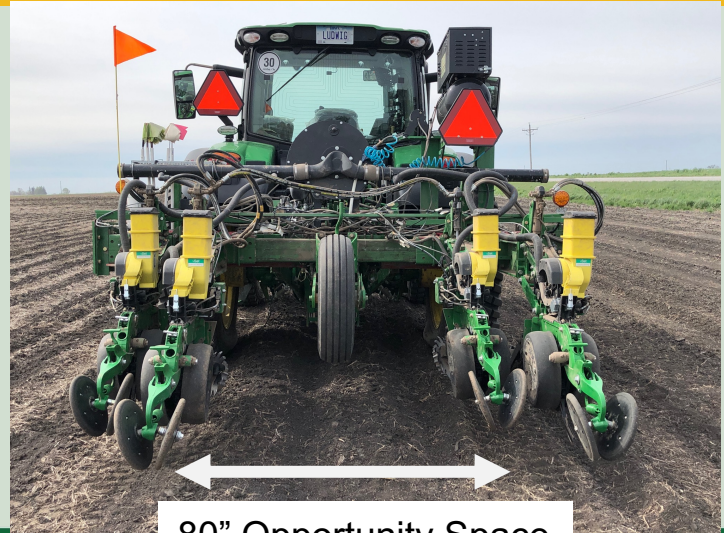

- Higher Profitability thru higher yield
- Improved Soil Health with Aggressive Cover Crops
- More diverse food production potential in Opportunity Space

Plot Equipment: Planting

30" Baseline Rows

90" Twin Row