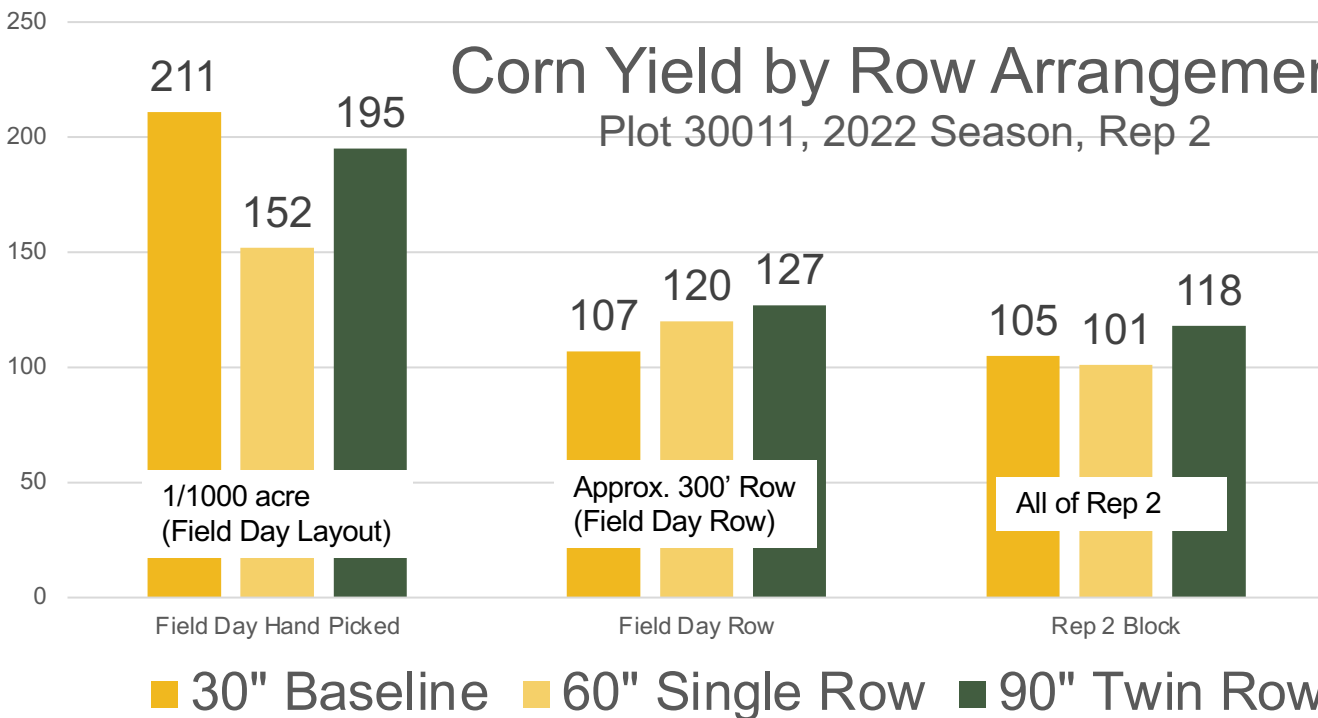

GS3
GS3 QUALITY
SEED

Sound

Man

Corn Yield by Row Arrangement

Plot 30011, 2022 Season, Rep 2

Cultivating Solutions for Growth

Unexpected and Amazing Results for Wide Rows!

Plot 30011 Yield By Row: Machine Harvest