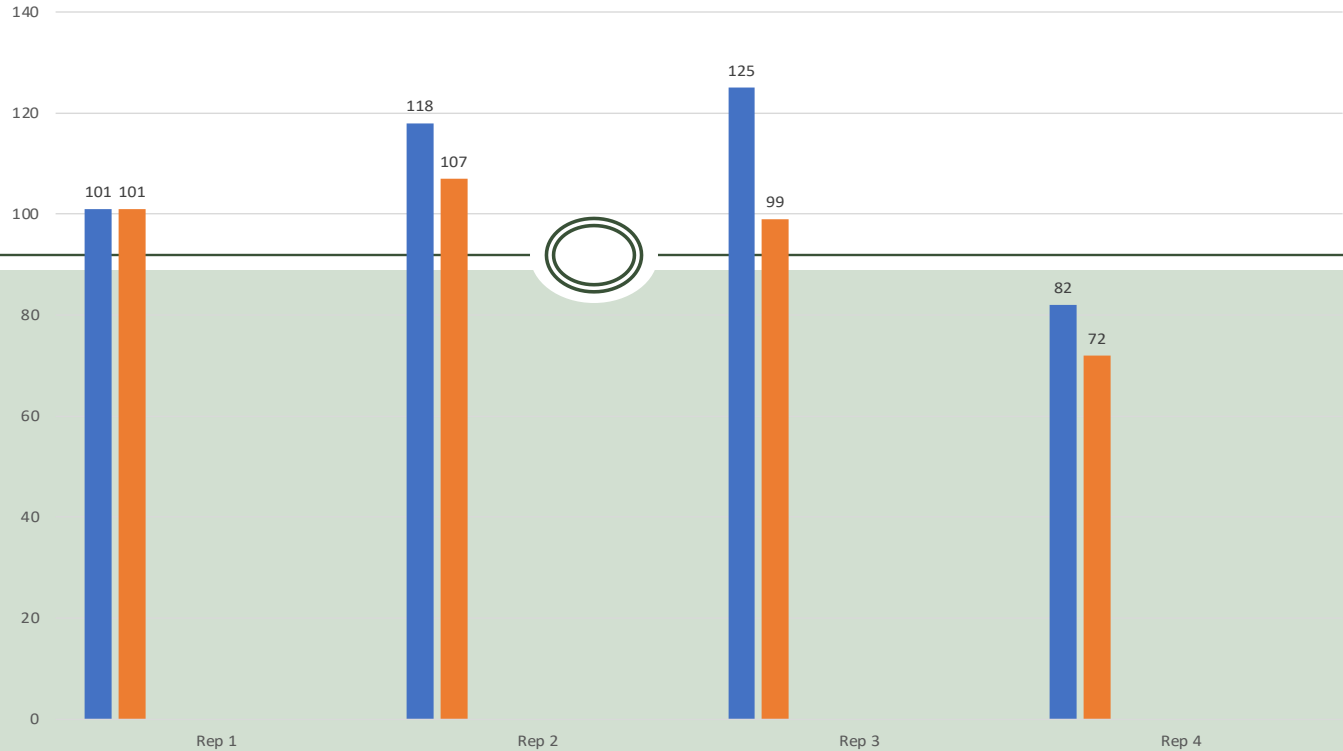

wearparts
TILLAGE TOOLS

Cultivating Solutions for Growth

DAWN

Plot 30181, 2022 Season Baseline Variety, 30" Rows

■ 30" Baseline, Baseline Variety ■ 30" Rep Variety ■ 60" Single Row ■ 60" Single Row Hills ■ 60" Twin Row ■ 60" Twin Row Hills ■ 90" Twin Row ■ 90" Twin Row Hills

Plot 30181, 2022 Season Baseline & Rep Variety, 30" Rows

■ 30" Baseline, Baseline Variety
 ■ 30" Rep Variety
 ■ 60" Single Row
 ■ 60" Single Row Hills
 ■ 60" Twin Row
 ■ 60" Twin Row Hills
 ■ 90" Twin Row
 ■ 90" Twin Row Hills