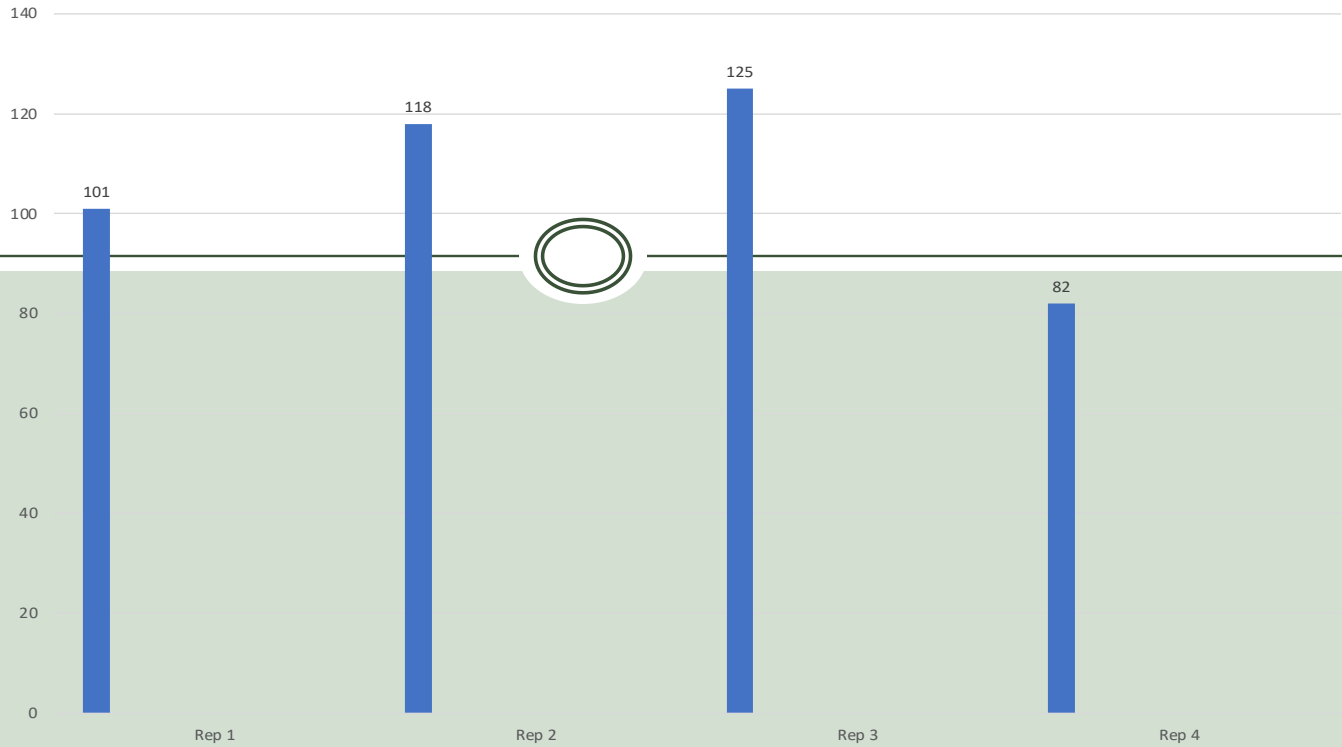

Plot Variables: 30" Baseline, 60" Single, 60" Twin Row, 90" Twin, Various in-Row plant arrangements

Plot 30181 Replications

4 Replications (South Side of Plot)

1st 4 Rows in Each Rep is the “Baseline” Variety; All other rows in each are a different variety by rep
Plot Variables: 30” Baseline, 60” Single, 60” Twin Row, 90” Twin, Various in-Row plant arrangements

Plot 30181 Yield By Row-South Half of Plot

Single Row
Plot Yield,
Bu/a

Data based on
Machine
Harvest, In-Tank
scale on
Combine

31st Annual
NATIONAL
NO-TILLAGE
CONFERENCE

January 10-13, 2023 • St. Louis, MO

wearparts
TILLAGE TOOLS

Cultivating Solutions for Growth

DAWN

Plot 30181, 2022 Season Baseline Variety, 30" Rows

■ 30" Baseline, Baseline Variety ■ 30" Rep Variety ■ 60" Single Row ■ 60" Single Row Hills ■ 60" Twin Row ■ 60" Twin Row Hills ■ 90" Twin Row ■ 90" Twin Row Hills