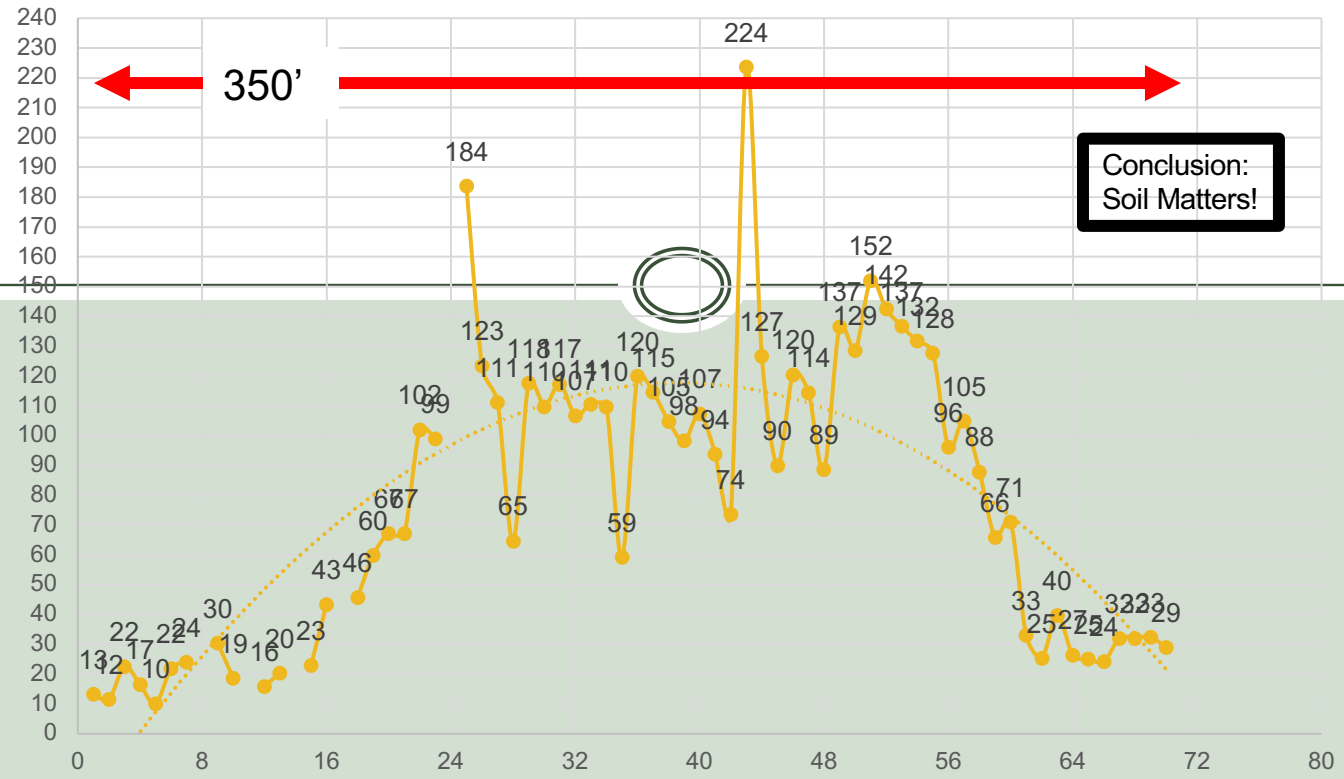

Plot 30011 Yield By Row: Machine Harvest

Single Row
Plot Yield,
Bu/a

Data based on
Machine
Harvest, In-Tank
scale on
Combine

Conclusion:
Soil Matters!