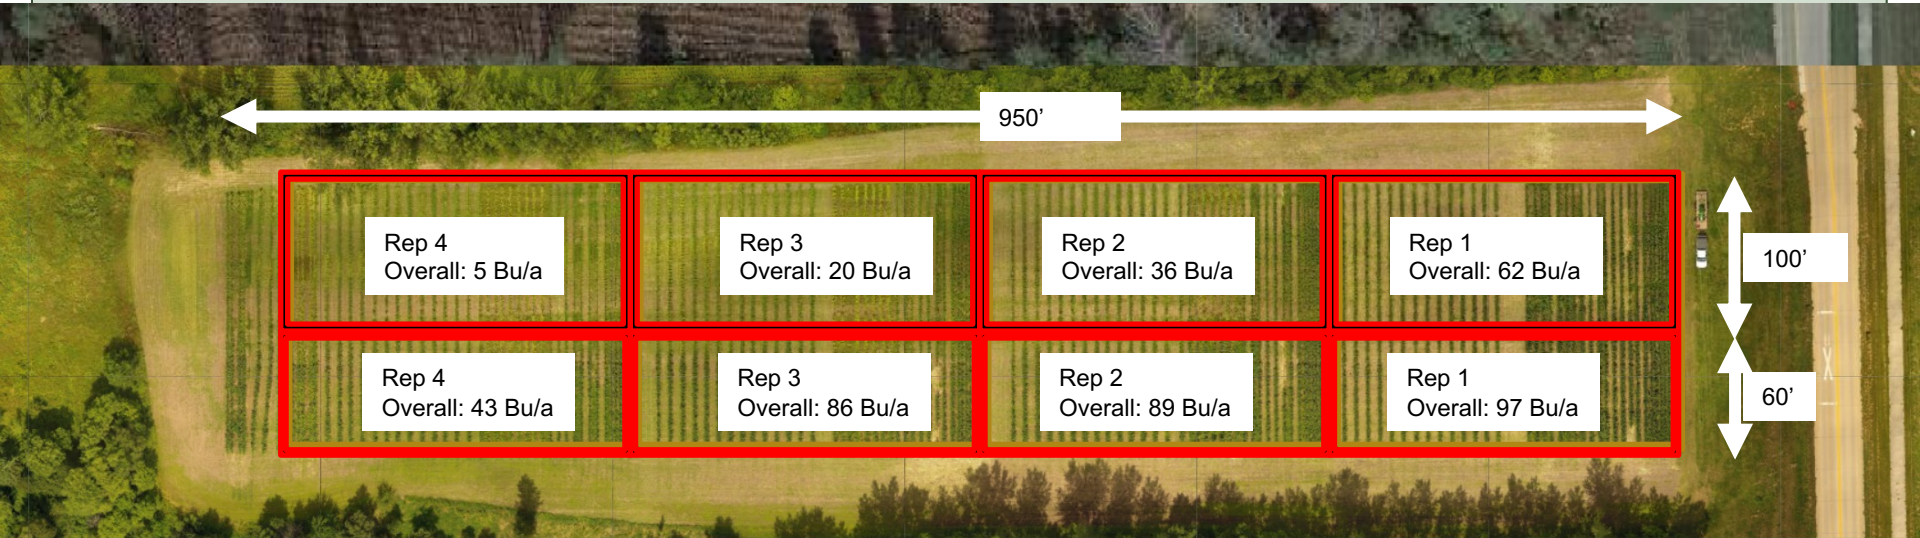

Dramatic North-South Variability

May be residual of 1990's Road Construction Dirt Stockpiles, etc

950'

Bishop Ave

Plot 30181 2022 Season

3.6 Acres

4 Replications (South Side of Plot)

1st 4 Rows in Each Rep the "Baseline" Variety

Plot Variables: 30" Baseline, 60" Single, 60" Twin Row, 90" Twin, Various in-Row plant arrangements

Plot 30181 Replications

4 Replications (South Side of Plot)

1st 4 Rows in Each Rep is the “Baseline” Variety; All other rows in each are a different variety by rep
Plot Variables: 30” Baseline, 60” Single, 60” Twin Row, 90” Twin, Various in-Row plant arrangements