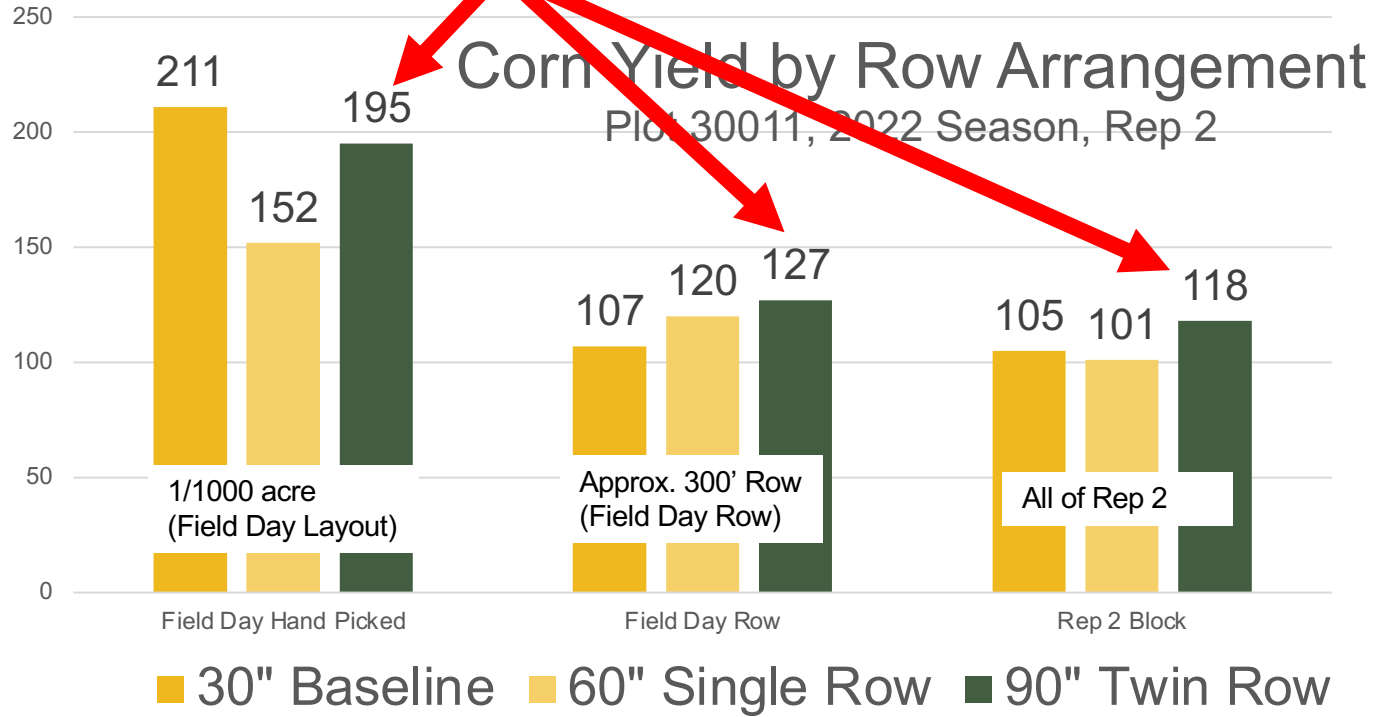

GS3
GS3 QUALITY
SEED

Sound

Man

Corn Yield by Row Arrangement

Plot 30011, 2022 Season, Rep 2

Cultivating Solutions for Growth

Unexpected and Amazing Results for Wide Rows!

Plot 30011 Yield By Row: Machine Harvest