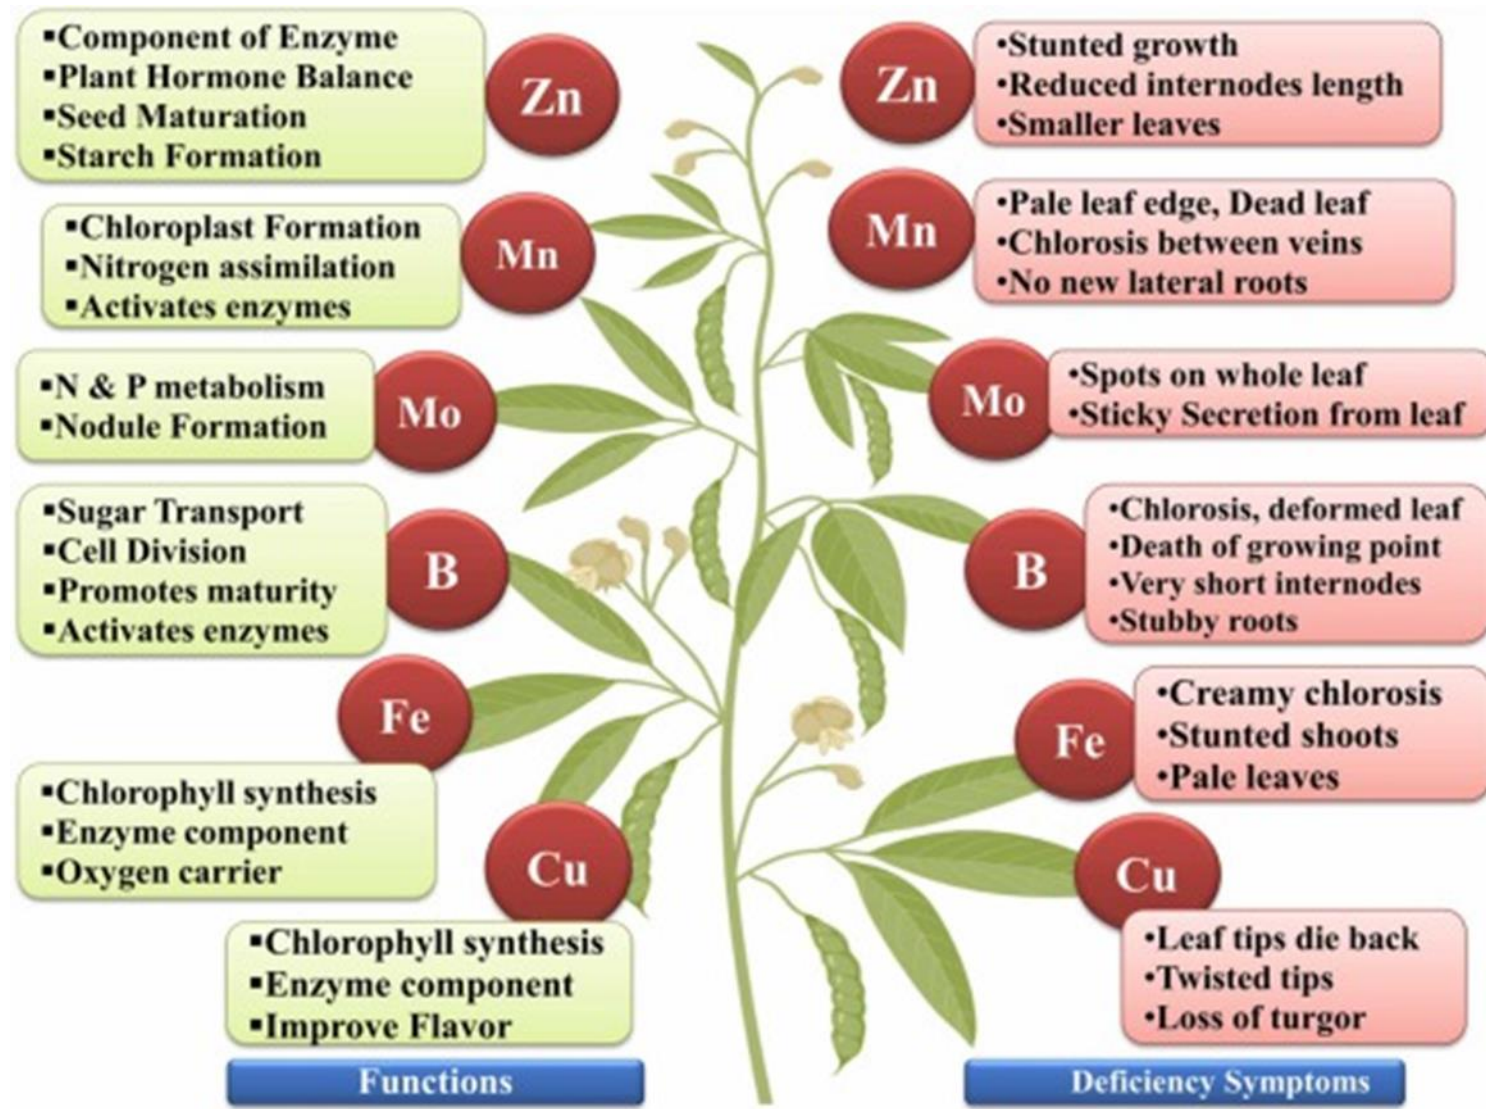

Micros: Important!