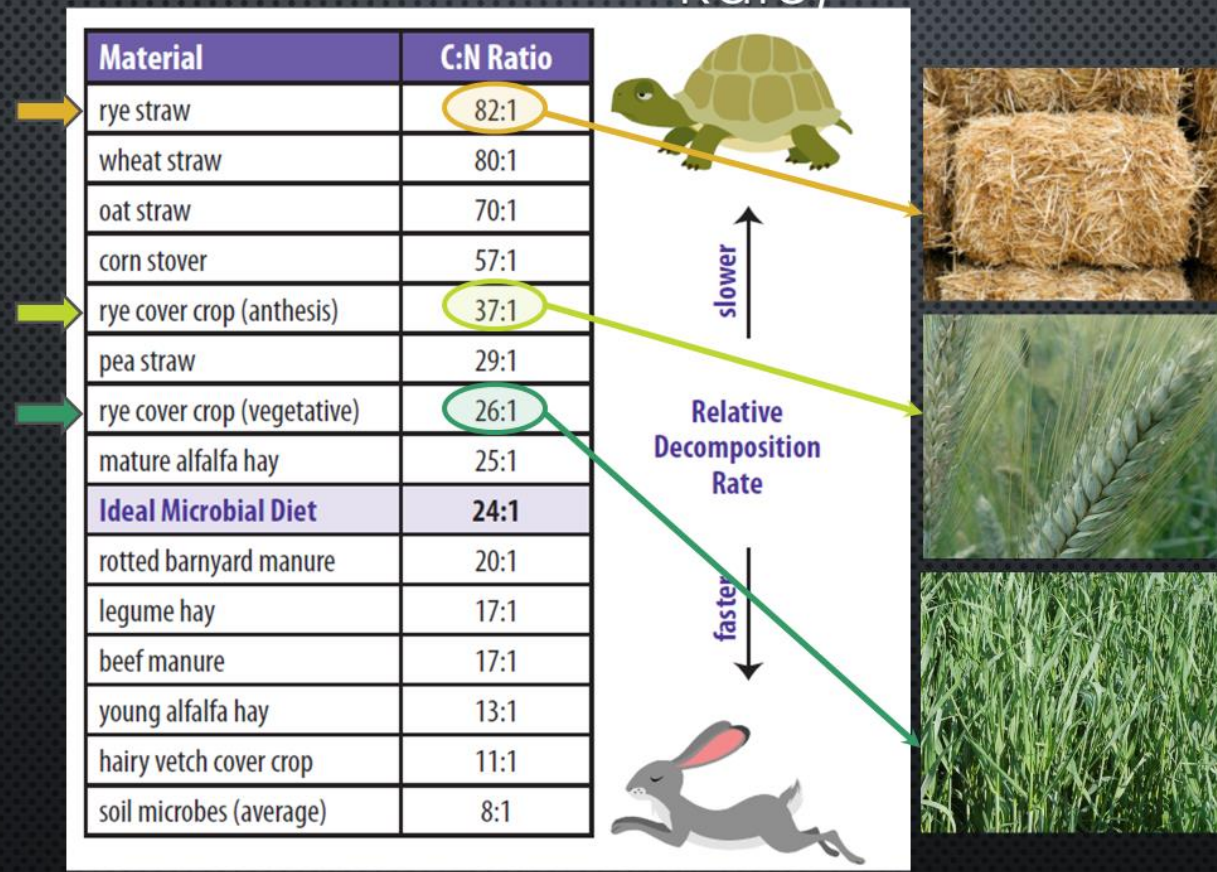

TITAN

Martin Till

HORIZON

HORSCH
Ag Leader

Tighten Rotations

Cycle Moisture

Cycle Nutrients

Lesson #2

Build a Resilient Soil Ecosystem

C:N ratio in Cover Crops (Nutrients Availability & Decomposition Rate)

Nutrients

- Right Source
- Right Rate
- Right Time
- Right Place
- Cycle Nutrients!
- Biostimulants?

Sourced
from soil
and/or
fertilizers

Haney Soil Test Analysis

- Accounts for nutrients not found in traditional soil test
- Gives you a C/N ratio of soil
- Gives you a soil respiration score
- Organic Carbon score (food for microbes)