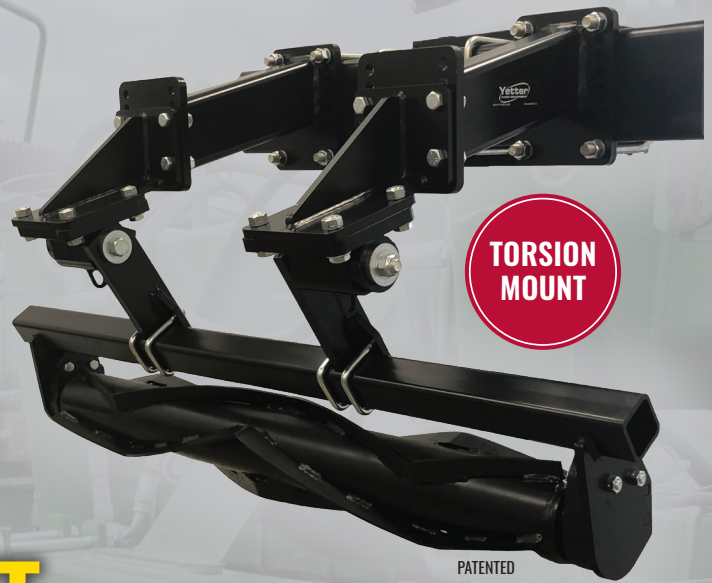

INNOVATIVE, EFFECTIVE COVER CROP MANAGEMENT SOLUTIONS

Cover crops prevent erosion, suppress weeds, improve water availability, supply nutrients to new crops, and more.

Maximize and manage your investment in cover cropping with Yetter Farm Equipment's industry-leading product lineup.

5500 COVER CROP DEVASTATOR™ ROLLER ATTACHMENT

Attach the 5500 Cover Crop Devastator to your tractor, planter, or toolbar to roll and crimp tough cover crops in the direction of planting. Spring-loaded, chevron-patterned rollers clear the way for cash crops and create a weed-suppressing mat in just one pass.

- Rolls over and crimps last year's cover crops while you plant
- Spring-loaded to follow ground contours
- Creates weed mat to preserve residue cover and reduce erosion
- Solid steel construction ensures reliability and durability

Consult Yetter dealer or sales representative for mounting options